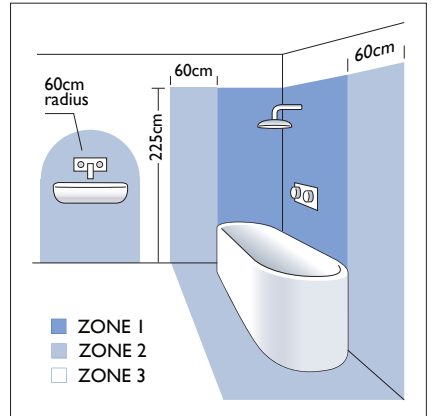

1 x 18w 2G11		excl.
-----------------	--	-------

Zones	<b>2</b>	<b>3</b>
-------	----------	----------

**NOTE:**  
If used with a motion detector, ensure a minimum of 20 minutes ON time.